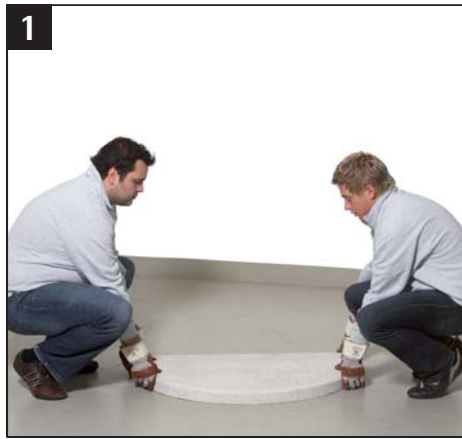

CAPE COD OUTDOOR FIREPLACE GRILL  
ASSEMBLY INSTRUCTIONS

Cement mortar is supplied. Mix with water to the consistency of toothpaste prior to application.

Place base on even and firm ground

Level base plate

Apply mortar on the lower edge of the base and wood storage

Mount base and wood storage flush to the back of the base plate

Center base and wood storage

Apply mortar on the upper edge of the base and wood storage