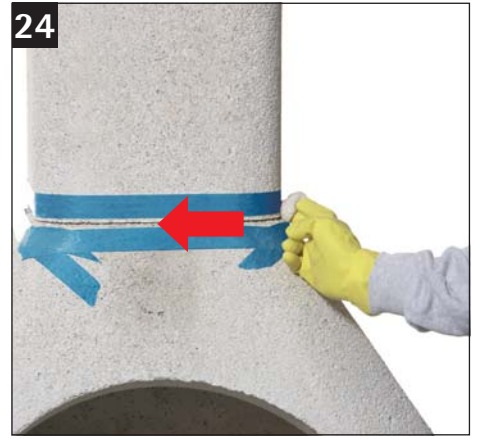

CAPE COD OUTDOOR FIREPLACE GRILL  
ASSEMBLY INSTRUCTIONS

Cement mortar is supplied. Mix with water to the consistency of toothpaste prior to application.

Place base on even and firm ground

Level base plate

Mount ledge flush to the back of the base and wood storage

Center ledge

Apply mortar on the lower edge of the fire box

10 Mount firebox flush to the back of the ledge

11 Center firebox

12 Mount back part of the 3-piece fireproof insert of the firebox. Take care that you have a distance to the firebox of approx. 1/4"

15 Mount firebox hood. The rear should line up with the **inside** rear firebox wall.

16 Apply mortar on the upper edge of the firebox

17 Mount concrete hood flush to the back of the firebox

18 Apply mortar on the upper edge of the concrete hood

19 Mount chimney extension

20 Apply mortar on the upper edge of the chimney extension

21 Mount chimney cover

Place firebox base

For a neater, finished look, use masking tape above and below the seams.

Fill the gaps with concrete mortar (supplied).