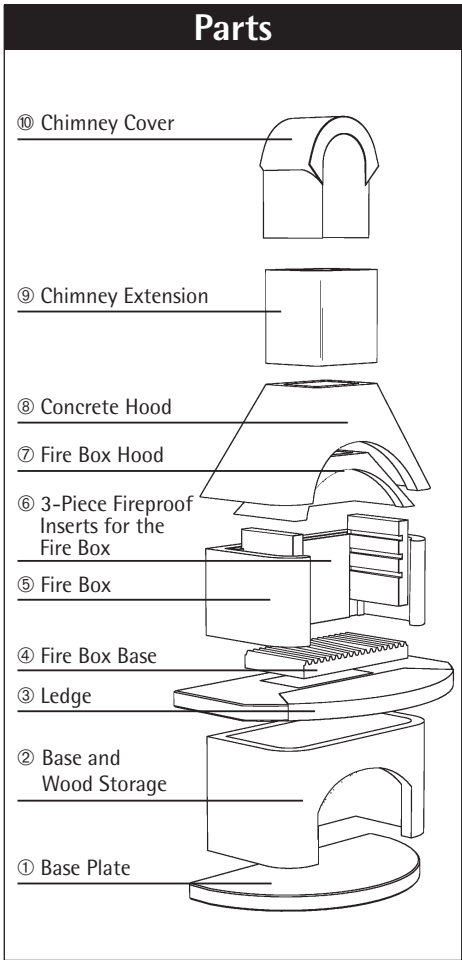

CAPE COD OUTDOOR FIREPLACE GRILL  
ASSEMBLY INSTRUCTIONS

Cement mortar is supplied. Mix with water to the consistency of toothpaste prior to application.

Place base on even and firm ground

Level base plate

Apply mortar on the lower edge of the base and wood storage

Mount base and wood storage flush to the back of the base plate

Center base and wood storage

Apply mortar on the upper edge of the base and wood storage

Mount ledge flush to the back of the base and wood storage

Center ledge

Apply mortar on the lower edge of the fire box

10 Mount firebox flush to the back of the ledge

11 Center firebox

12 Mount back part of the 3-piece fireproof insert of the firebox. Take care that you have a distance to the firebox of approx. 1/4"